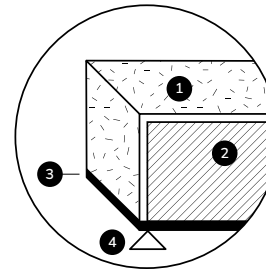

Fluffo GLASS

Glass surface panels

Fluffo GLASS acoustic panels with a unique suction cup mounting system for glass surface application. Wide range of colours and shapes make them the ideal, unique decoration for glass walls.

Fluffo GLASS panels absorb sound and reduce echoes within the interior, they will significantly improve the acoustics in glazed conference rooms or offices where glass windows occupy large surfaces.

MATERIAL

1. Fluffo finish 1 mm
2. Polyurethane foam
3. MDF
4. Suction cups