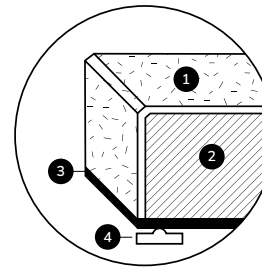

Fluffo ART

Large-format wall panels

Fluffo ART is a small art piece; it is the result of Fluffo's cooperation with the young Polish designer, Joanna Kabala. It is the first single large-format panel in our portfolio, available in a wide range of colours and several shapes.

It is not permanently affixed to the wall; it can be taken down and turned, or swapped with another piece of Fluffo ART, allowing the creation of a unique composition every time.

The entire collection was created with long corridors (often acoustically neglected), stair cases and large offices in mind. Where the wall needs a strong accent and the acoustics of the interior leave much to be desired.

MATERIAL

1. Fluffo finish 1 mm
2. Polyurethane foam
3. MDF
4. Mounting clips