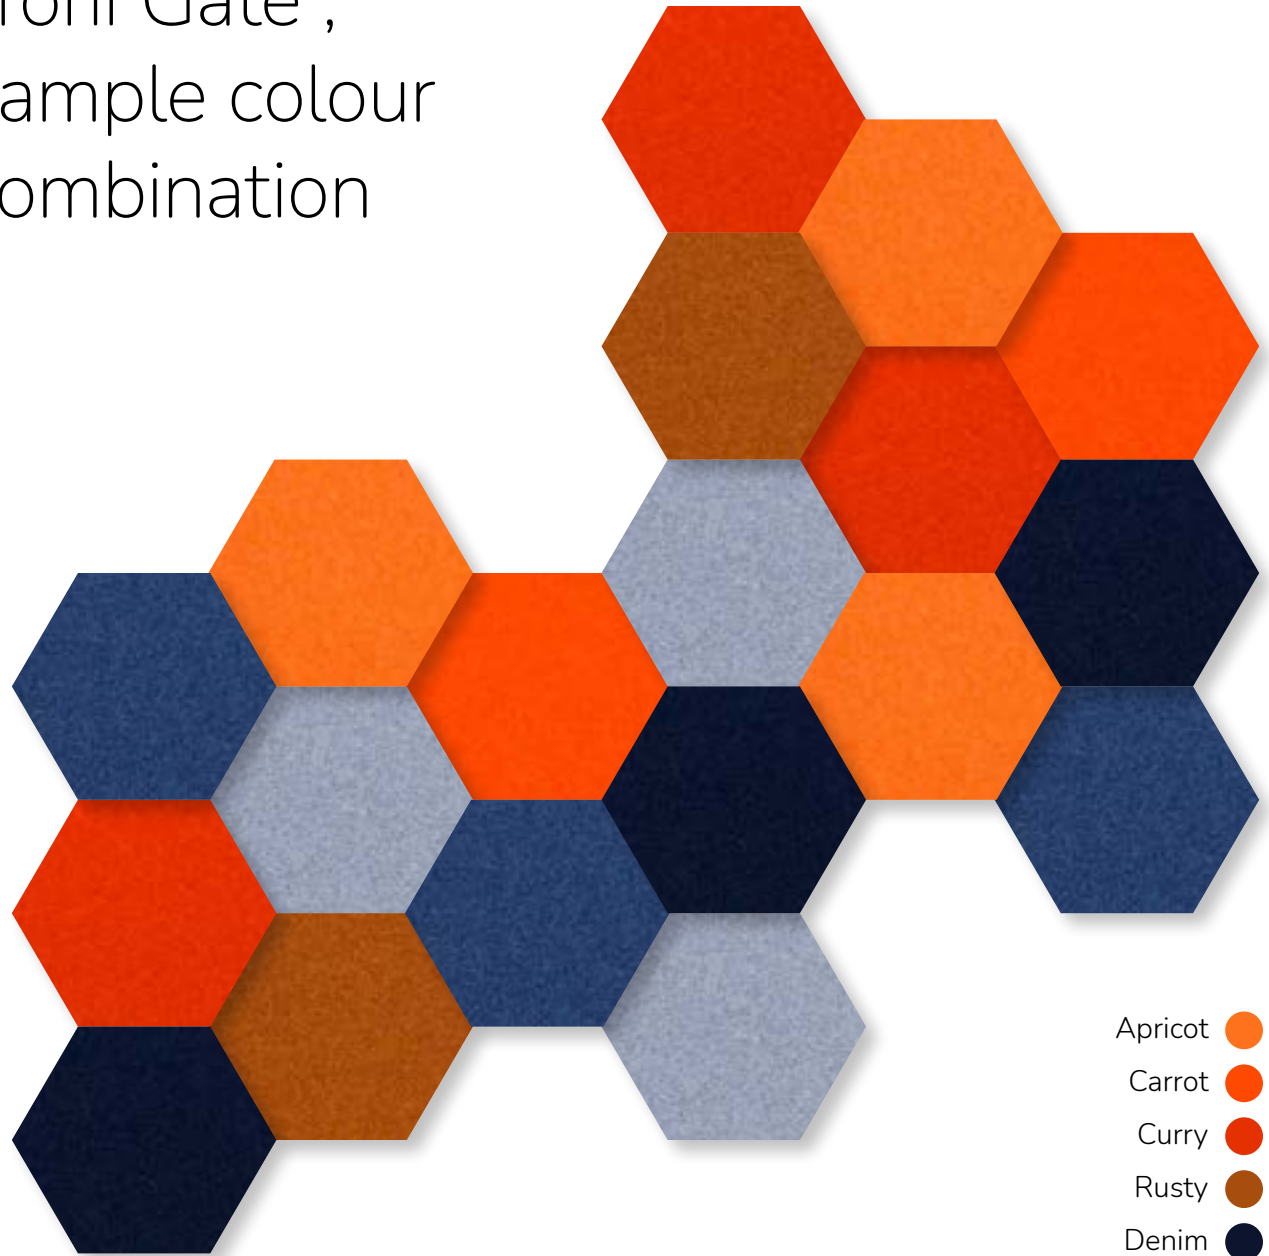

„Torii Gate”,
sample colour
combination