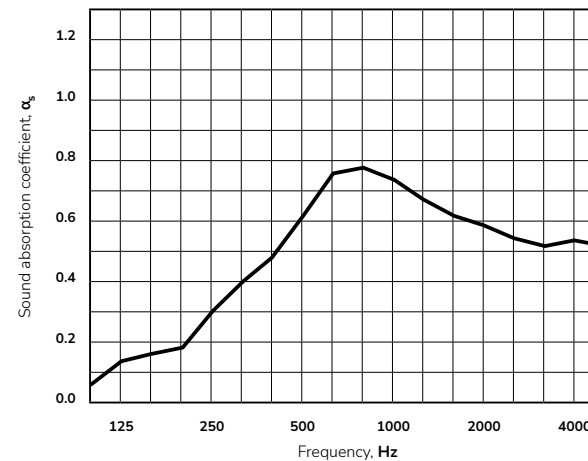

MATERIAL

1. Fluffo finish 1 mm
2. High density glass wool panel secured with glass fibre

ACOUSTICS

α_w Sound absorption coefficient according to PN-EN ISO 354:2005

125 Hz	250 Hz	500 Hz	1000 Hz	2000 Hz	4000 Hz
0.13	0.30	0.62	0.74	0.59	0.54