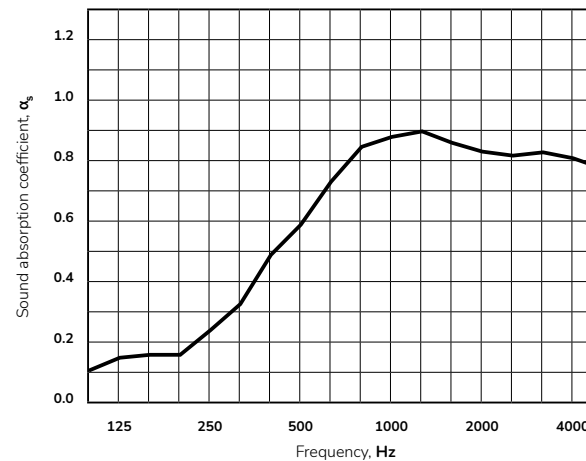

MATERIAL

1. Fluffo finish 1 mm
2. High density bio-soluble mineral wool

ACOUSTICS

α_w Sound absorption coefficient according to PN-EN ISO 354:2005

125 Hz	250 Hz	500 Hz	1000 Hz	2000 Hz	4000 Hz
0.15	0.25	0.60	0.90	0.85	0.80