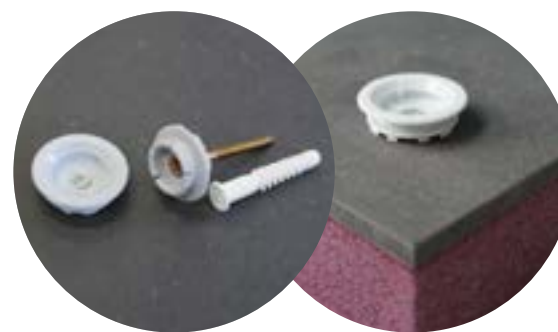

Sound absorption indicator according to PN-EN ISO 11654:1997 $\alpha_w = 0,80$

Sound absorption class: B

Fluffo ART

Large-format
wall panels

Fluffo ART panels are mounted on walls with the use of special mounting clips. This solution, allows for the panel to be repeatedly removed and reattached to the wall. The template and mounting accessories included with the product help to accurately position the mounting clips on the wall.