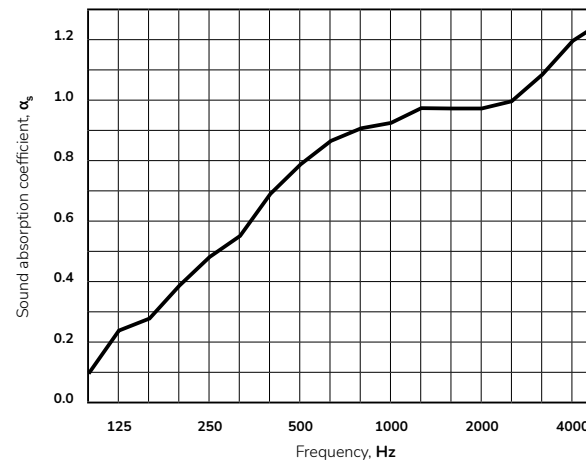

Go on, get to work!

MATERIAL

1. Fluffo finish 1 mm
2. Polyurethane foam

ACOUSTICS

α_s , Sound absorption coefficient according to PN-EN ISO 354:2005

125 Hz	250 Hz	500 Hz	1000 Hz	2000 Hz	4000 Hz
0.25	0.50	0.80	0.95	1.00	1.20