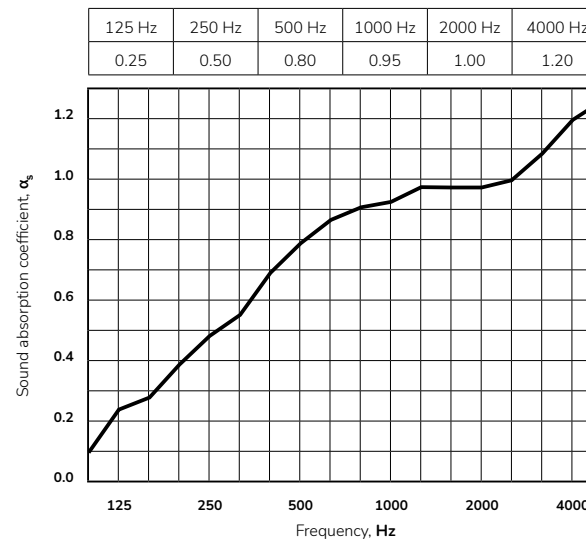

ACOUSTICS

α_w Sound absorption coefficient according to PN-EN ISO 354:2005

Sound absorption indicator according to PN-EN ISO 11654:1997 $\alpha_w = 0,80$

Sound absorption class: B