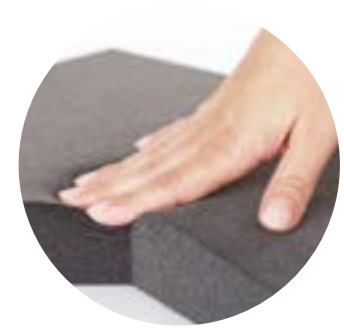

soft

model	Chevron	Chain	Flow	Link	Cube	Cubic
shape						
dimensions (mm)						
thickness	3D (varied thickness from 20 to 50 mm)					
surface area	0,10 m²	0,13 m²	0,11 m²	0,18 m²	0,25 m²	0,06 m²
pcs/~m²	10 pcs/1,01 m²	7 pcs/0,94 m²	9 pcs/0,97 m²	6 pcs/1,05 m²	4 pcs/1,00 m²	16 pcs/1,00 m²