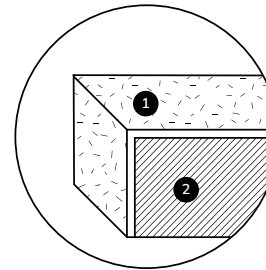

Fluffo SOFT

Sound absorbing soft wall panels

- **3D** panels
- **Flat** panels
- **Edge** – flat panels with bevelled edges
- **Rift** – flat panels with corrugated surface

Fluffo SOFT is a collection of decorative, sound absorbing wall panels, available in a wide selection of colours, shapes and thicknesses. They soundproof a room in a beautiful and stylish way. With Fluffo SOFT you can enjoy a cosy, quiet and most importantly, beautiful interior.

Go on, get to work!

MATERIAL

1. Fluffo finish 1 mm
2. Polyurethane foam